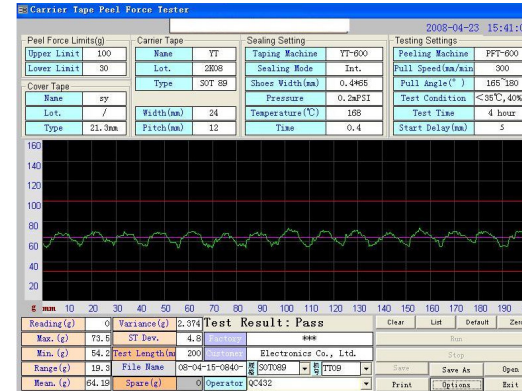

The PF-35 can accommodate tape widths from 8mm to 72mm and operates at peel speeds of 120mm to 300 mm per minute. Flexible, setup easy, calibration accurate make the PF-35 a perfect choice for your Peel force need.

Shown with optional Netbook

Test interface

### Features and Technical details

- Handle all tape from widths 8mm to 72mm, optional up to 200mm if required.
- USB communications interface
- Optional Netbook or Using your own computer, Sinho provides the software package required to operate the tester.
- Automated home and calibration positioning
- Peel speed of 120 mm to 300 mm per minute
- Connect with computer, recording test result and show in curved line, automate analysis min, max, average value, peel force range and CPK value
- Easy design allows operator calibration in minute
- Measures in grams
- English version interface
- Measuring range: 0-160g
- Peel Angle: 165-180°
- Peel length: 200mm
- Dimensions: 93cmX12cmX22cm
- Power required: 110/220V, 50/60HZ